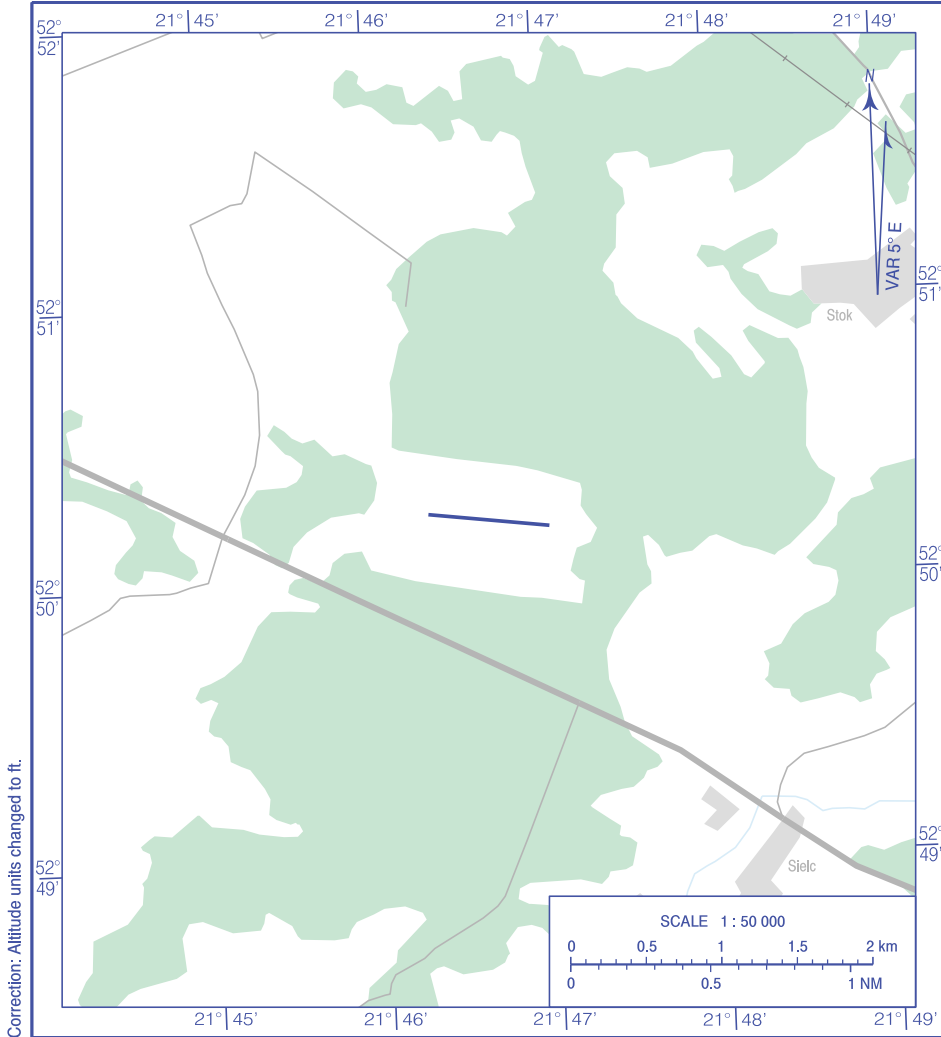

**VISUAL  
OPERATION  
CHART**

AD ELEV 407 ft

RADIO 126.925

**AIRFIELD GRADY**

AERODROME MINIMA				
AIRCRAFT TYPE	DAY		NIGHT	
	CEILING (ft)	VISIBILITY (m)	CEILING (ft)	VISIBILITY (m)
AEROPLANES	500	1 500	1 650	5 000
GLIDERS	1 650	5 000	1 650	5 000
HELICOPTERS	500	1 500	1 000	3 000
BALLOONS	1 650	5 000	1 650	5 000